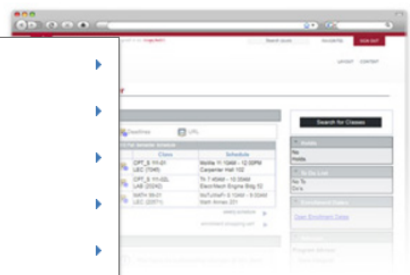

- Customer Account Balance
- Payments
- And More

Go to my Campus Finance Account

Student Center

Go to my Student Center

Use the student center to

see the Blue course link, you have no Blue

Pullman Calendar

July 2017						
Sun	Mon	Tue	Wed	Thu	Fri	Sat
						1